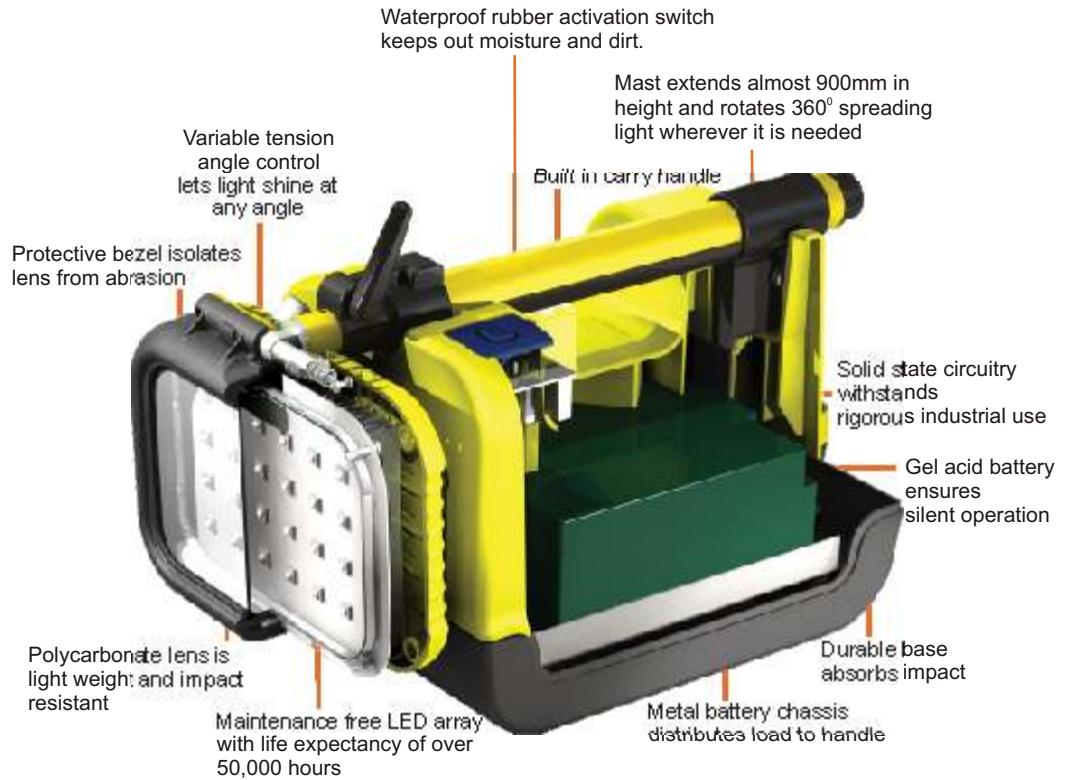

PORTABLE LIGHTING PRODUCTS

REMOTE AREA LIGHTING STATION

RALS

Order Code 9430YW

This includes the extendable mast, battery and battery charger.

Accessories

Tripod	9430T
Tear-off back pack	9431
Back pack	9432