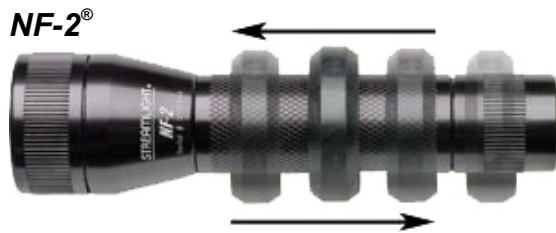

Features of the TL™ Series and NF-2® tactical lights:

- Compact, lightweight, lithium-powered personal flashlights
- Adjustable spot-to-flood focus (Xenon models only)
- Machined aircraft aluminum with anodized finish
- Non-protruding tailcap switch to decrease the chance of accidental activation
- Momentary push button tailcap, which rotates for locked "on"
- One hour of continuous runtime (xenon)
- LED versions provide up to 20 hours of continuous runtime
- Spare bulb contained within flashlight (xenon models only)
- Available in black and olive drab green

Standard Accessories

Streamlight's tactical lights include an adjustable wrist lanyard and a removeable spring-steel pocket clip.

The fully adjustable ring – unique to the NF-2 – adjusts to any hand size, providing a sure grip for many one-handed operations.

The TL-3™ provides even more power.

TL™ SERIES

Also available: The TL-2™ LED and the TL-3™ LED. Both LED models use a Luxeon™, super-high flux LED - 10 times brighter than a high-intensity LED - giving you the longevity of an LED with the brightness of a high-powered conventional bulb.

Order Codes

88102 Black

Battery	2 xCR123A Lithium
Light Source	1 x High-intensity Xenon
Light Output	114 Lumens 7,900 Peak beam candlepower
Focus Type	Adjustable spot to flood
Run Time	1 hour
Weight	119 Grams
Dimensions	Length 229mm
Material	Corrosion and water resistant, anodized machined aluminum alloy.
Special Features	Spare bulb, pocket clip, adjustable lanyard, adjustable grip-ring, serialized for positive identification, water resistant.