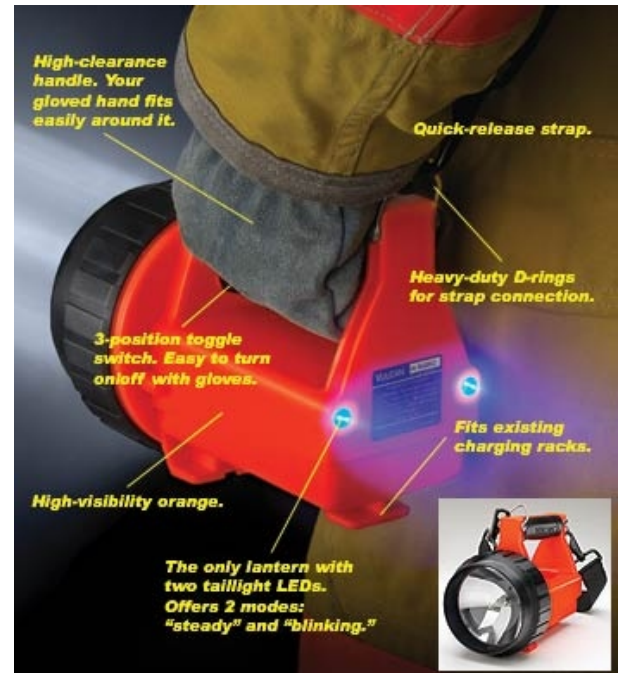

PORTABLE LIGHTING PRODUCTS

Fire Vulcan™ - Designed by firefighters for firefighters

The new Fire Vulcan™ is *the* safety lantern because it features two ultra-bright blue taillight LEDs that lets your partners see you when they're following (or approaching) you in a smoke-filled room. In fact, this versatile lantern is ideal for the many roles of a firefighter. It provides all the benefits of the original Vulcan® (powerful, lightweight, and waterproof), but now offers even more advantages.

Features of the Fire Vulcan:

New. The only lantern with 2 taillight LEDs. Offers 2 modes: "steady" and "blinking."

New quick-release strap.

New 3-position toggle switch. Easy to turn on/off with gloves.

New high-clearance handle. Your gloved hand fits easily around it.

New heavy-duty D-rings for strap connection.

New. High-visibility orange.
Compact & lightweight. Weighs only 1.5kg.
Extremely powerful: 65,000 candlepower.
Rugged, high-impact thermoplastic housing.
Waterproof.

Accessories: 120V, 230V or 240V AC (home) and RV DC (automobile) charging cords.

Runtimes of the new Fire Vulcan:

"Steady" mode (LED & halogen bulb): 3 hrs.
"Blinking" mode (LED & halogen bulb): 6 hrs.
"Blinking" mode (LEDs only): 60 hrs.

Applications of the versatile Fire Vulcan:

Identifies firefighters coming and going even in smoky conditions.
Warns motorists and increases visibility in traffic/accident scenes.
Marks emergency landing areas for incoming helos.
Marks entry/exitways into/out of structures.