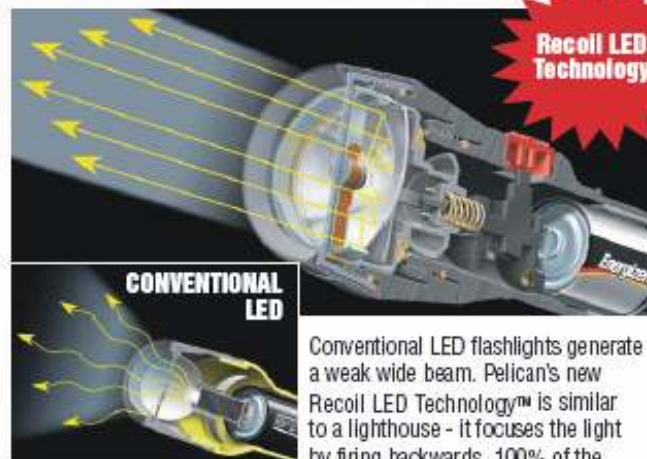

# PORTABLE LIGHTING PRODUCTS

Sabrelite Submersible Flashlights featuring **Recoil LED Technology**

**Sabrelite™ Recoil LED**  
Order Code:2010

Super bright 1W LED with Pelican's Recoil LED Technology™ combines the brightness and size of a conventional light with the long life and durability of a LED. Recoil Technology delivers a brighter, more collimated beam than the competitors. O-Ring sealed with a twist-on shroud makes it a choice submersible LED primary light. Requires 3 x C-cell alkaline batteries (not included).

<b>Battery</b>	<b>3 x C Alkaline</b>
<b>Light Source</b>	<b>Recoil LED</b>
<b>Light Output</b>	<b>65 Lumens</b>
	<b>10,000 Peak Beam Candlepower</b>
<b>Focus Type</b>	<b>Spot</b>
<b>Run Time</b>	<b>Max 50 hours</b>
<b>Weight</b>	<b>380 Grams</b>
<b>Dimensions</b>	<b>Length 206mm</b>
<b>Material</b>	<b>ABS resin body</b>
<b>Special Features</b>	<b>Submersible to 1 metre for 30 minutes</b>

Advanced super bright Recoil LED Technology™ combines the brightness of a conventional light with the long life and durability of an LED. The new Recoil LED Technology™ system has a lux\* reading of over 1558. That's 32 times brighter than the nearest competition! Light weight body made of Xenoy® with polycarbonate lens and ABS shroud. Sure-grip vinyl sheath resists chemicals and extreme temperatures. O-ring sealed. Polarity battery guard tray included.

Conventional LED flashlights generate a weak wide beam. Pelican's new Recoil LED Technology™ is similar to a lighthouse - it focuses the light by firing backwards. 100% of the light is captured and reflected forward. The result: A super bright white collimated beam that cuts through the thickest smoke, fog and dust. Plus our exclusive voltage regulated LEDs maintain peak brightness longer.